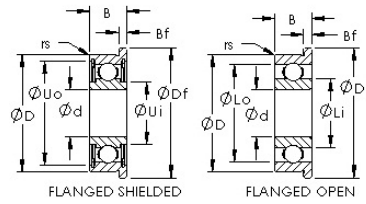

## Metric Series

Product Number	Bearing Type	Dimensions [mm]					Basic Load Rating [N]	
		d	D	B	Df	Bf	Dynamic Load Rating (Cr)	Static Load Rating (Cor)
F691	Open Flanged Ball Bearings	1	4	1.6	5	0.5	120	30
MF41x	Open Flanged Ball Bearings	1.2	4	1.8	4.8	0.4	95	26
F681x	Open Flanged Ball Bearings	1.5	4	1.2	5	0.4	95	26
F681xzz	Sealed Flanged Ball Bearings	1.5	4	2	5	0.6	95	26
F691x	Open Flanged Ball Bearings	1.5	5	2	6.5	0.6	144	40
F691xzz	Sealed Flanged Ball Bearings	1.5	5	2.6	6.5	0.8	144	40
F601x	Open Flanged Ball Bearings	1.5	6	2.5	7.5	0.6	281	79
F601xzz	Sealed Flanged Ball Bearings	1.5	6	3	7.5	0.8	281	79
F682	Open Flanged Ball Bearings	2	5	1.5	6.1	0.5	144	40
F682 2RS	Sealed Flanged Ball Bearings	2	5	1.5	6.1	0.5	144	40
F682zz	Sealed Flanged Ball Bearings	2	5	2.3	6.1	0.6	144	40
MF52	Open Flanged Ball Bearings	2	5	2	6.2	0.6	144	40
MF52 2RS	Sealed Flanged Ball Bearings	2	5	2	6.2	0.6	144	40
MF52zz	Sealed Flanged Ball Bearings	2	5	2.5	6.2	0.6	144	40
F692	Open Flanged Ball Bearings	2	6	2.3	7.5	0.6	281	79
F692 2RS	Sealed Flanged Ball Bearings	2	6	3	7.5	0.8	281	79
F692zz	Sealed Flanged Ball Bearings	2	6	3	7.5	0.8	281	79